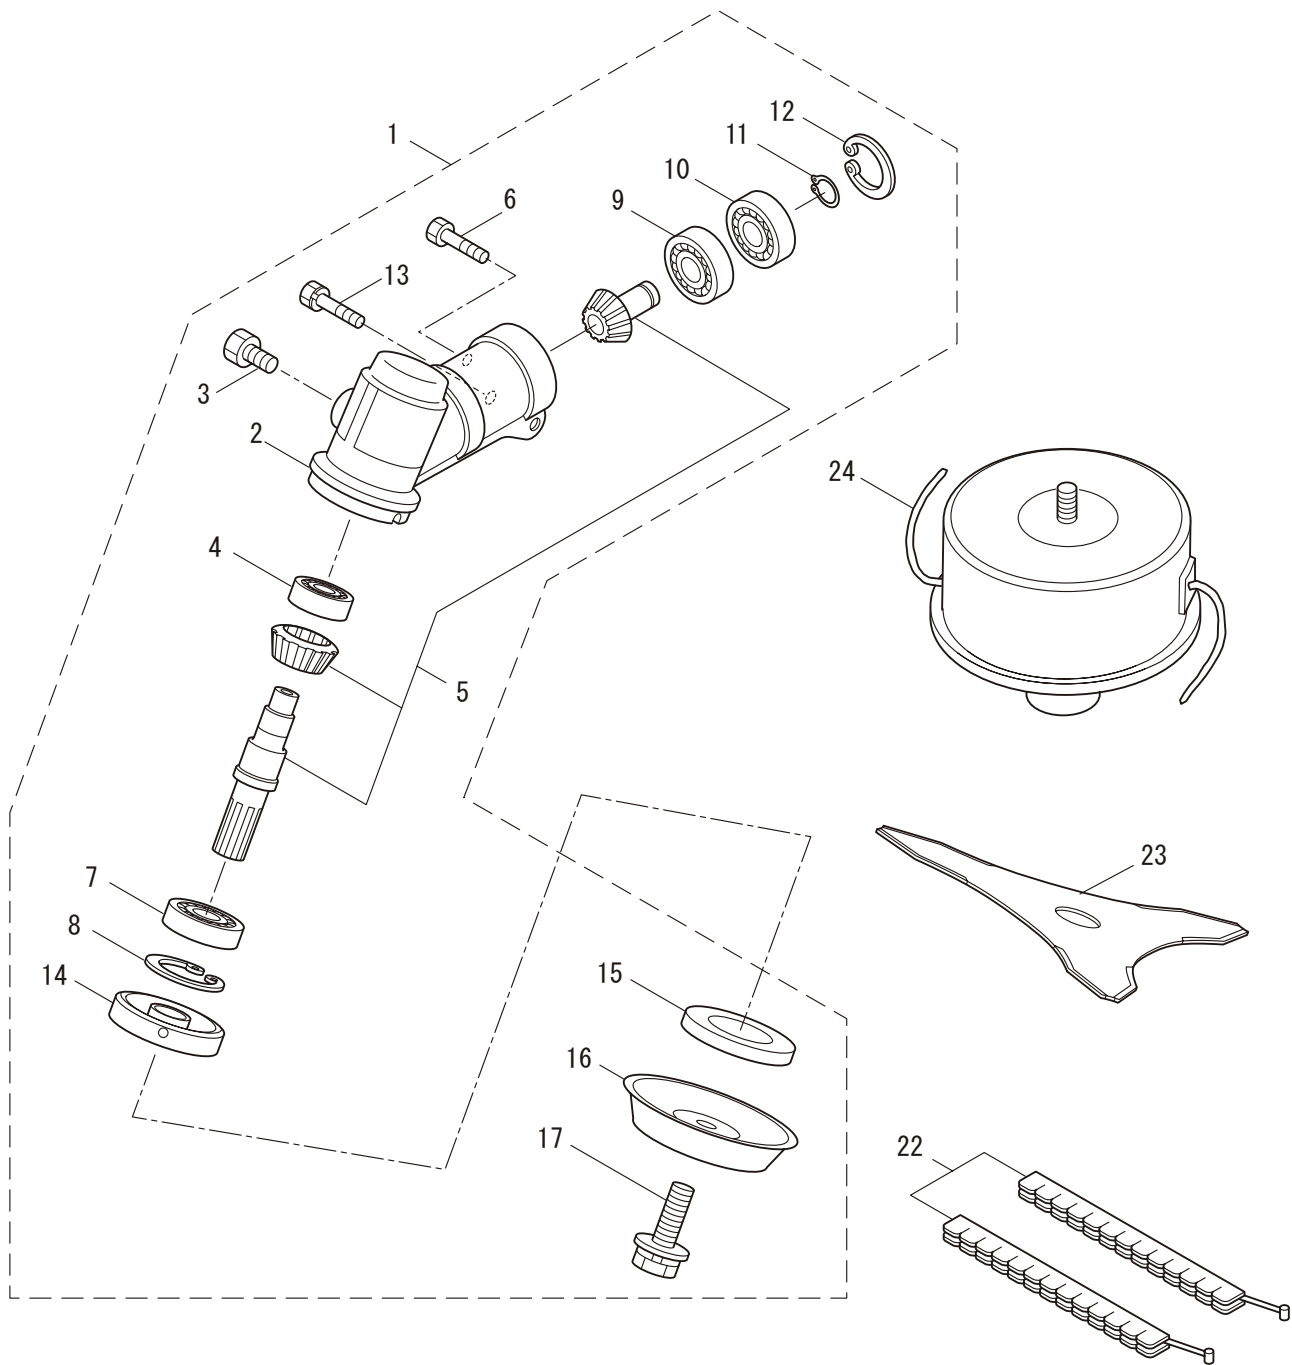

2. BC320RS GEARCASE

Ref. No.	Part No.	Part Name	Q'ty	Remarks
2-1	228403	Gearcase Ass'y	1	Incl.2-17
2-2	225960	Gearcase	1	
2-3	089101	Bolt	1	M8x10
2-4	227990	Bearing	1	#608
2-5	228416	Gear Set	1	
2-6	225896	Bolt	1	M5x10
2-7	227991	Bearing	1	#6001DDU
2-8	055185	Snap Ring	1	#28
2-9	227992	Bearing	1	#609
2-10	227993	Bearing	1	#609Z
2-11	228477	Snap Ring	1	#9
2-12	140270	Snap Ring	1	#24
2-13	092561	Bolt	1	M5x25
2-14	212986	Boss Adapter	1	
2-15	140275	Clamping Washer	1	
2-16	215547	Stabilizer	1	
2-17	215610	Bolt	1	M8x22,Counterclockwise
2-18	229486	Instruction Manual	1	
2-19	210418	Box Spanner	1	13x19x(+)
2-20	022865	Double-ended Wrench	1	8x10
2-21	210181	Lever Handle	1	3.5x170L
2-22	220534	Blade Cover	1	
2-23	227910	3-Teeth Blade	1	
2-24	226182	Nylon Head (L) 4	1	
2-25	522486	Parts List	1	BC320RS