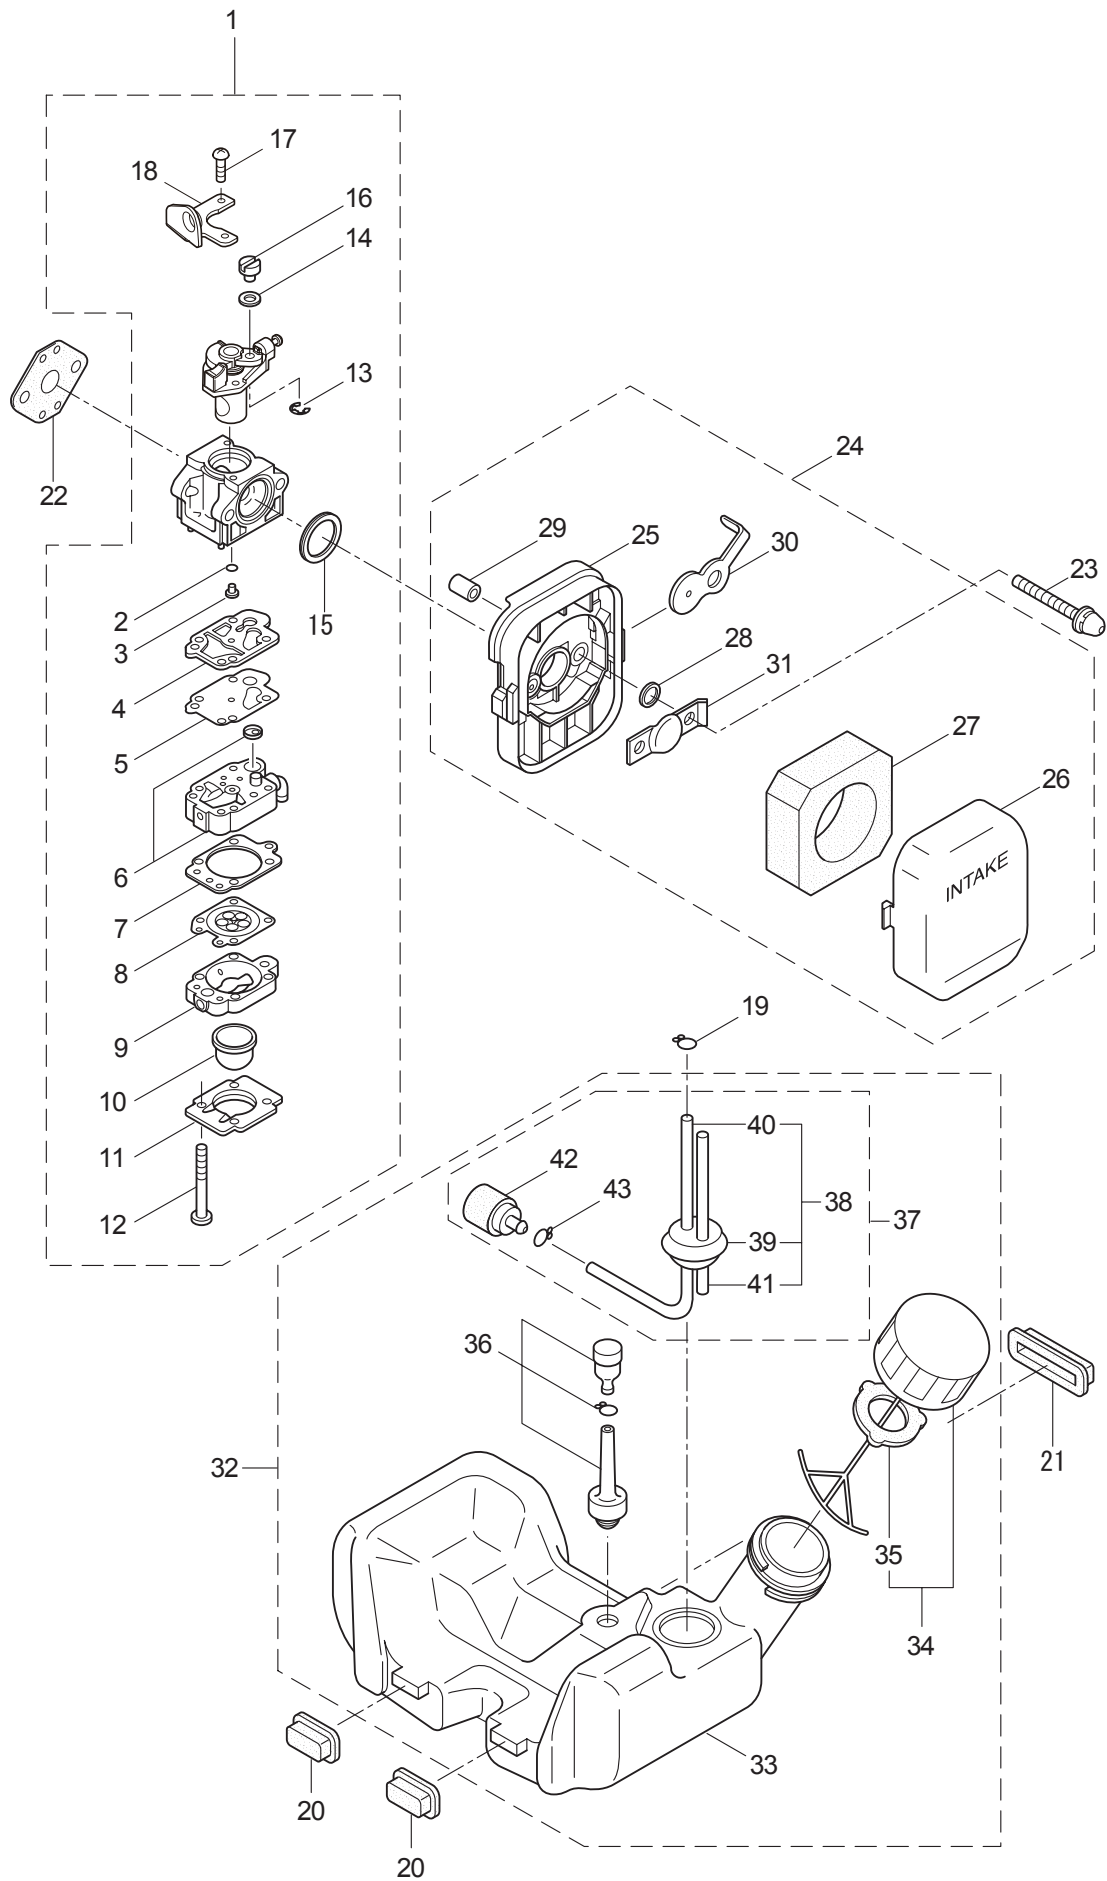

4. BC320RS
CARBURETOR, FUEL TANK

Ref. No.	Part No.	Part Name	Q'ty	Remarks
4-1	284085	Carburetor Ass'y	1	Incl.2-18
4-2	261871	O-Ring	1	
4-3	266175	Main Jet	1	#40.5
4-4	262995	Gasket	1	
4-5	262994	Diaphragm,Fuel Pump	1	
4-6	263739	Pump Body	1	
4-7	262993	Gasket	1	
4-8	261873	Diaphragm,Metering	1	
4-9	262991	Purge Body	1	
4-10	261874	Primer Bulb	1	
4-11	262992	Cover Plate	1	
4-12	262996	Screw	4	
4-13	261876	E-Ring	1	
4-14	264678	Washer	1	
4-15	261657	Packing	1	
4-16	261658	Swivel	1	
4-17	261875	Screw	2	
4-18	264677	Bracket	1	
4-19	261117	Clip	1	
4-20	261118	Pad	2	
4-21	261119	Pad	1	
4-22	261864	Gasket	1	
4-23	264016	Cap Screw	2	M5x60
4-24	262902	Air Filter Ass'y	1	Incl.25-31
4-25	263005	Housing	1	
4-26	262998	Cover	1	
4-27	263006	Element	1	
4-28	263000	Washer	1	
4-29	263001	Sleeve	2	
4-30	263007	Choke Valve	1	
4-31	263003	Plate	1	
4-32	284757	Fuel Tank Ass'y	1	Incl.33-43
4-33	284758	Fuel Tank	1	
4-34	262726	Fuel Tank Cap Ass'y	1	Incl.35
4-35	261105	Gasket	1	
4-36	261696	Breather Ass'y	1	
4-37	265752	Fuel Pipe Pick-up Ass'y	1	Incl.38-43
4-38	264031	Fuel Pipe Ass'y	1	Incl.39-41
4-39	261115	Grommet	1	
4-40	261690	Fuel Pipe	1	160L
4-41	263038	Return Pipe	1	3x6x85L
4-42	264653	Filter Ass'y	1	
4-43	261117	Clip	1