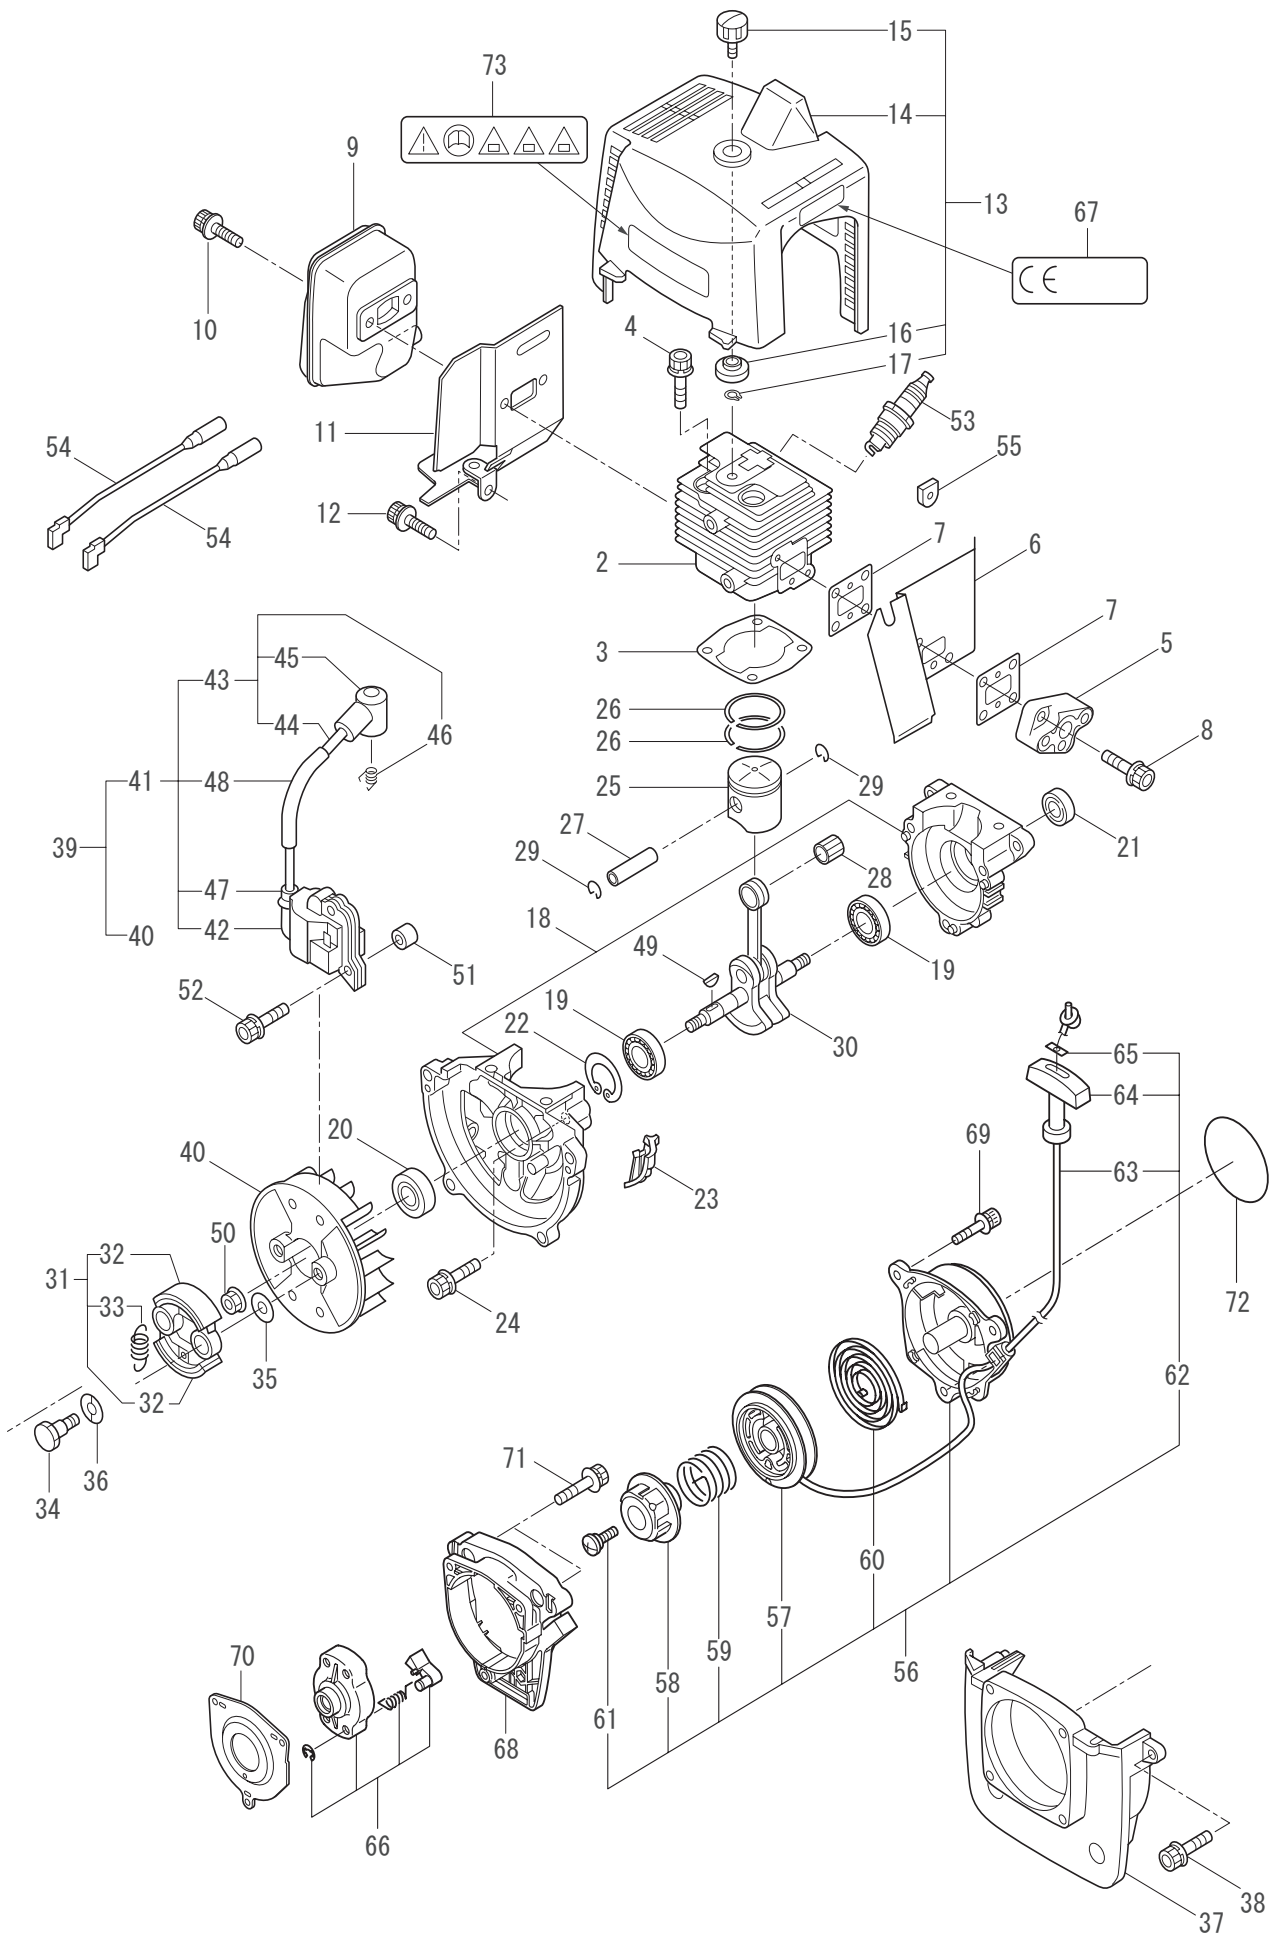

3.BC320RS ENGINE

Ref. No.	Part No.	Part Name	Q'ty	Remarks
3-1	858435	Engine	1	AE320/153
3-2	261360	Cylinder	1	New gasket required
3-3	261528	Gasket	1	
3-4	261250	Cap Screw	4	M5x20
3-5	261938	Insulator	1	New gasket required
3-6	261364	Air Duct	1	
3-7	261171	Gasket	2	
3-8	265924	Cap Screw	2	M5x25
3-9	280619	Muffler	1	
3-10	266402	Cap Screw	2	M5x55
3-11	261833	Gasket	1	
3-12	261607	Cap Screw	1	M5x16
3-13	265304	Top Cover Ass'y	1	Incl.14-17
3-14	265305	Top Cover	1	
3-15	261018	Knob	1	
3-16	261020	Spacer	1	
3-17	261734	Snap Ring	1	#5
3-18	266636	Crankcase	1	
3-19	261384	Bearing	2	#6201C3
3-20	261385	Oil Seal	1	ISCD12327
3-21	261386	Oil Seal	1	ISCD12227
3-22	016732	Snap Ring	1	#32
3-23	265458	Screen	1	
3-24	261612	Cap Screw	3	M5x30
3-25	266980	Piston	1	
3-26	261390	Piston Ring	2	(2)Required
3-27	261555	Piston Pin	1	7x10x31.5L
3-28	261392	Bearing,Needle	1	KBK10x14x12.5x1
3-29	261393	Clip,Piston Pin	2	
3-30	261395	Crankshaft/Conn.Rod Ass'y	1	
3-31	264503	Clutch Ass'y	1	Incl.32,33
3-32	264504	Clutch Shoe	2	(2)Required
3-33	263614	Spring,Clutch	1	
3-34	264505	Bolt	2	
3-35	261189	Washer	2	6x16.5x1.2
3-36	261777	Wave Washer	2	
3-37	281325	Fan Cover	1	
3-38	261250	Cap Screw	4	M5x20
3-39	267391	Magneto Ass'y	1	Incl.40-48
3-40	261356	Rotor/Fan	1	
3-41	267400	Ignition Coil Ass'y	1	Incl.42-48
3-42	267401	Coil	1	
3-43	267403	Spark Plug Wire Ass'y	1	Incl.44-46
3-44	267404	Spark Plug Wire	1	
3-45	261074	Plug Boot	1