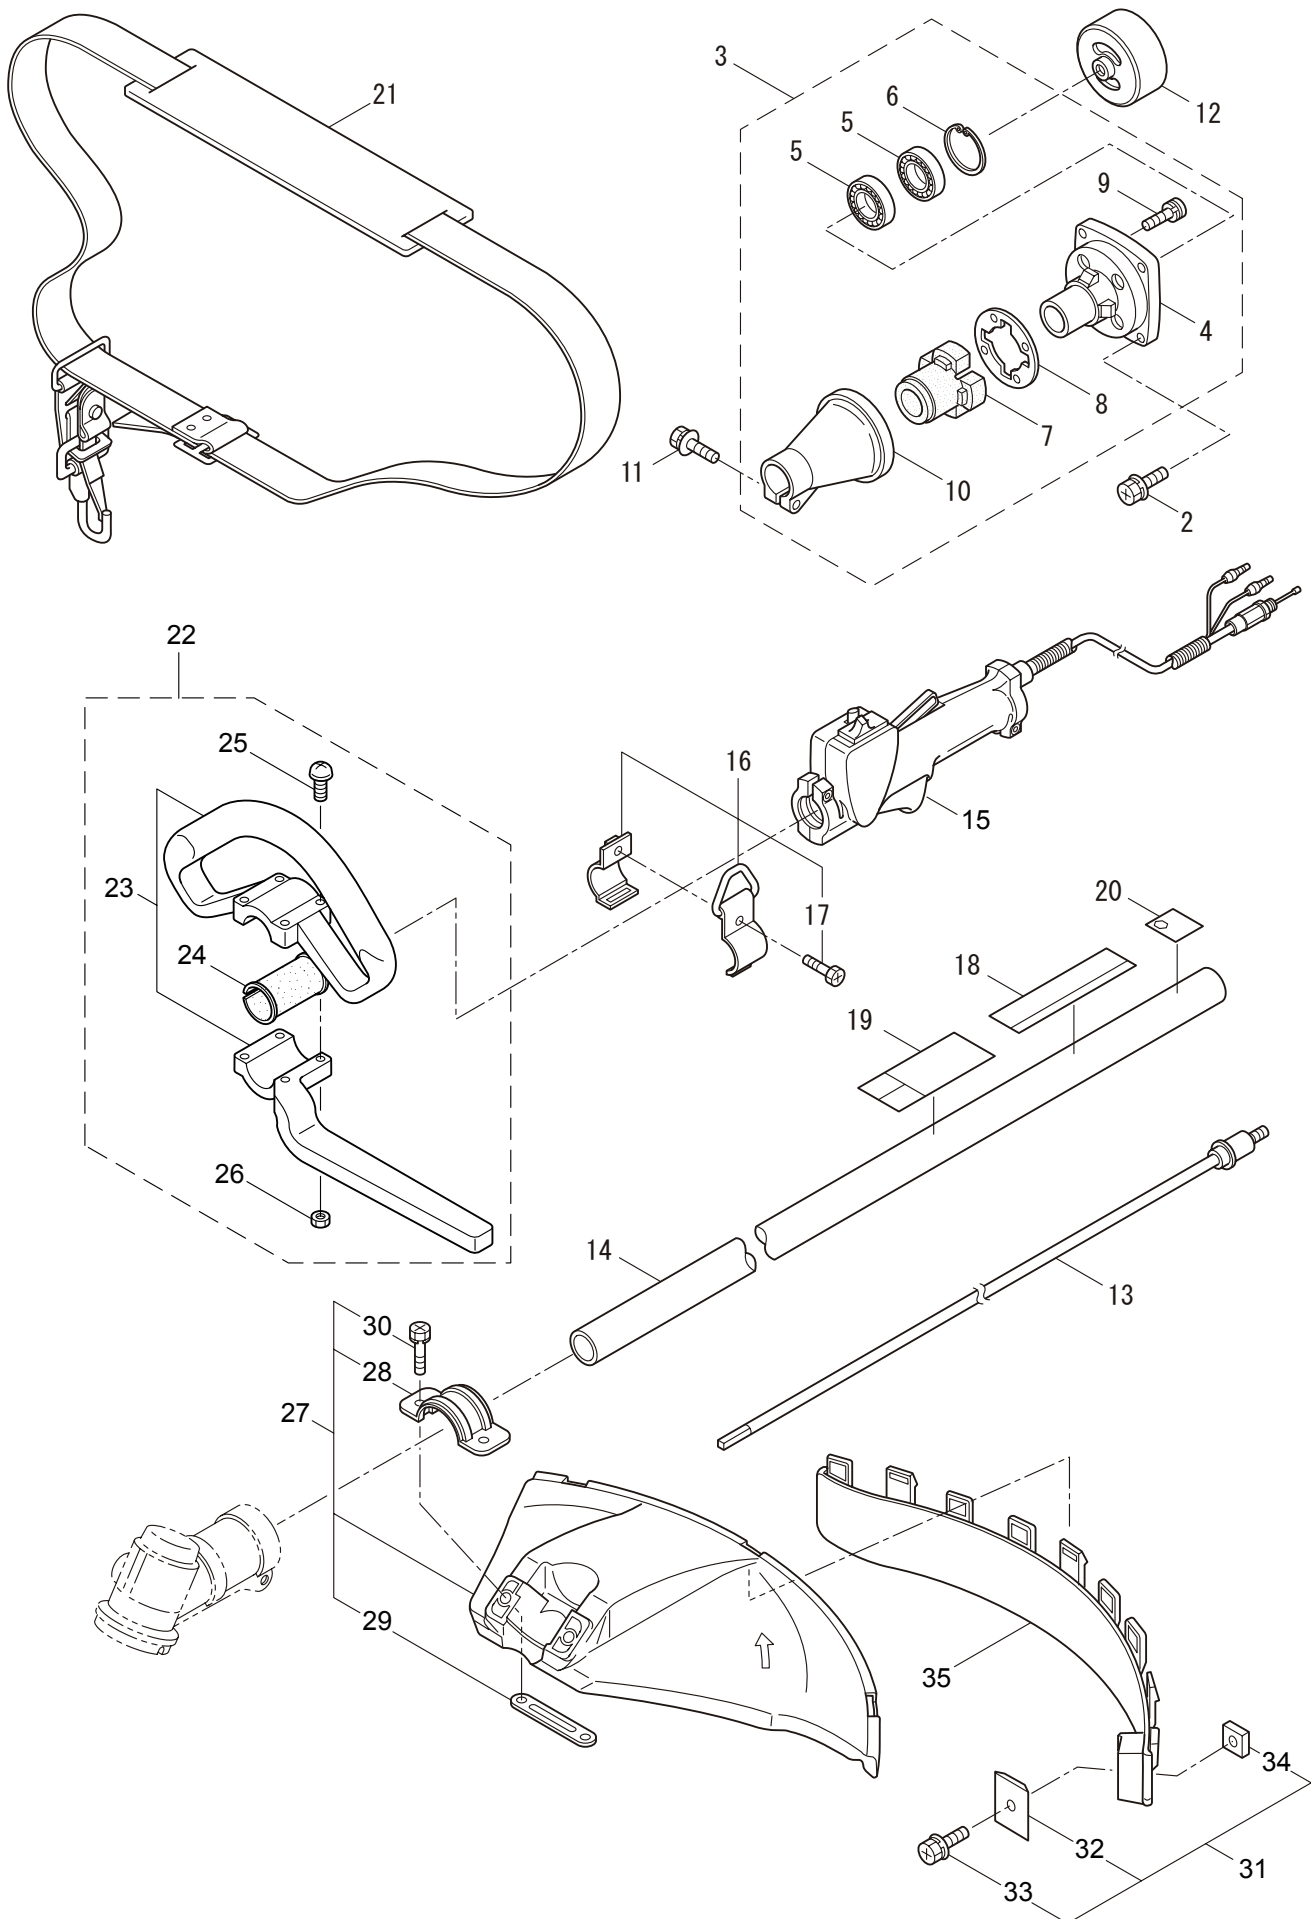

PARTS LIST

BC320RS

CONTENTS

1. MAIN BODY	1 ~ 2
2. GEARCASE.....	3 ~ 4
3. ENGINE	5 ~ 8
4. CARBURETOR, FUEL TANK	9 ~ 10

2008. 07.

MARUYAMA

P/N 522486-1

1. BC320RS
MAIN BODY

Ref. No.	Part No.	Part Name	Q'ty	Remarks
1-1	363422	BC320RS	1	
1-2	817002	Bolt	4	M5x20
1-3	215512	Clutch Case Ass'y	1	Incl.4-10
1-4	214592	Bearing Case	1	
1-5	214161	Bearing	2	#6000ZZ
1-6	054676	Snap Ring	1	#26
1-7	214162	Buffer	1	
1-8	214163	Washer	1	
1-9	092033	Screw	4	M5x15
1-10	214593	Driveshaft Tube Adapter	1	
1-11	092561	Bolt	1	M5x25
1-12	054677	Clutch Drum	1	
1-13	219268	Driveshaft Ass'y	1	
1-14	218711	Driveshaft Tube	1	
1-15	229001	Throttle Trigger	1	
1-16	054691	Hanging Bracket Ass'y	1	Incl.17
1-17	089738	Bolt	1	M5x15
1-18	229364	Label	1	BC320RS
1-19	223188	Label	1	
1-20	228043	Label	1	
1-21	220533	Hanging Strap Ass'y	1	
1-22	222454	Loop Handle Ass'y	1	Incl.23-26
1-23	222520	Loop Handle	1	
1-24	213171	Packing	1	
1-25	222142	Screw	4	M5x28
1-26	081027	Nut	4	M5
1-27	228302	Safety Cover Ass'y	1	Incl.28-30
1-28	227822	Bracket	1	
1-29	227819	Bracket	1	
1-30	092555	Bolt	2	M6x30
1-31	228301	Code Cutter Ass'y	1	Incl.32-34
1-32	227823	Code Cutter	1	
1-33	817002	Bolt	1	M5x20
1-34	228325	Nut	1	
1-35	227812	Extension	1	