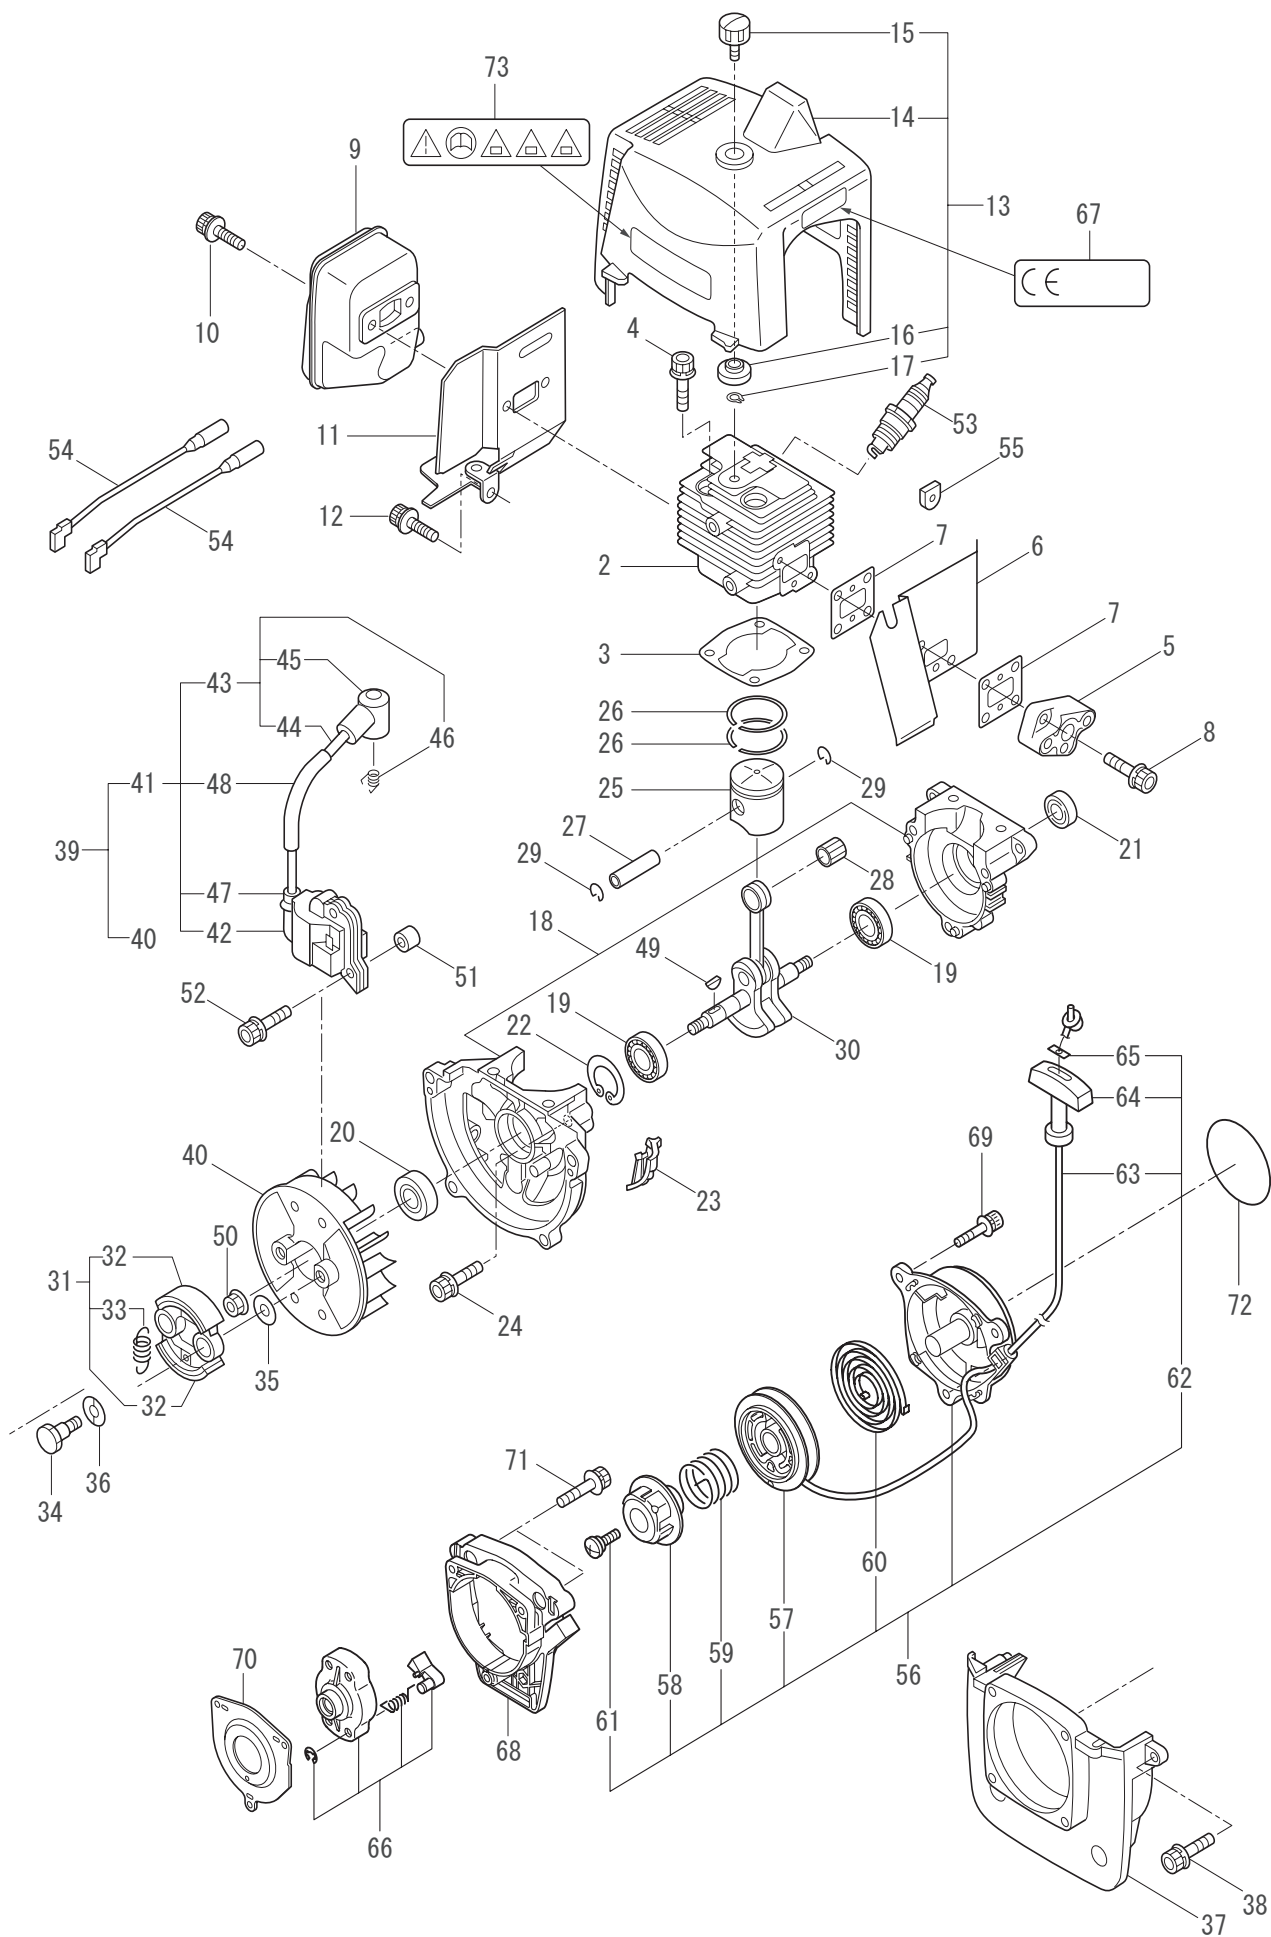

3. BC320RS ENGINE

Ref. No.	Part No.	Part Name	Q'ty	Remarks
3-46	261075	Connector	1	
3-47	261072	Cap	1	
3-48	269418	Insulator	1	
3-49	261076	Woodruff Key	1	3x10
3-50	261417	Nut,Rotor	1	M8
3-51	280381	Spacer	2	
3-52	261256	Cap Screw	2	M4x25
3-53	262483	Spark Plug	1	NGK BPMR6Y
3-54	267492	Lead	2	130L
3-55	261202	Grommet	1	
3-56	283481	Starter Ass'y	1	Incl.57-65
3-57	283504	Reel	1	
3-58	283505	Cam Plate	1	
3-59	283506	Spring	1	
3-60	280931	Spiral Spring	1	
3-61	267213	Screw	1	
3-62	283578	Stater Rope Ass'y	1	Incl.63-65
3-63	283579	Stater Rope	1	
3-64	261725	Starter Grip	1	
3-65	283511	Rope Stopper	1	
3-66	283575	Starter Pawl Ass'y	1	
3-67	267561	Label	1	
3-68	280857	Adapter Ass'y	1	
3-69	269273	Cap Screw	3	M4x20
3-70	264999	Plate	1	
3-71	267290	Cap Screw	3	M5x20
3-72	280859	Label	1	REVERSE2/AE320
3-73	265694	Label	1